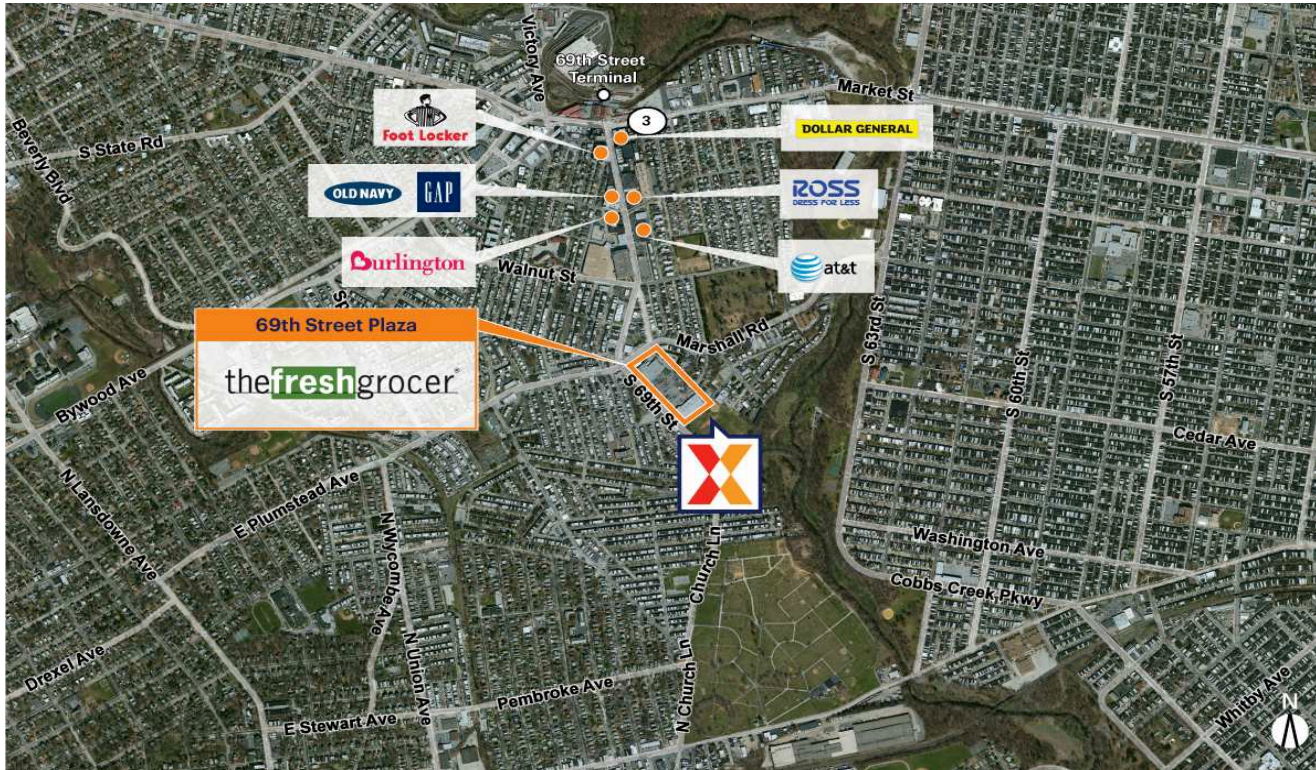

69th Street Plaza

Philadelphia-Camden-Wilmington, PA-NJ-DE-MD

39.953, -75.2565

501 South 69th Street | Upper Darby, PA 19082

Center Size: 41,711 SF

Demographics	1 Mile	3 Mile	5 Mile
	56,056	379,938	771,044
	20,370	148,636	321,949
	\$54,728	\$66,626	\$90,563

Convenient accessibility from 69th Street Terminal public transportation

Surrounded by a dense population of 379,000+ within a 3-mile radius

Close proximity to Delaware County Memorial Hospital with 6,800+ employees

69th Street Plaza

Philadelphia-Camden-Wilmington, PA-NJ-DE-MD

39.953, -75.2565

501 South 69th Street | Upper Darby, PA 19082

Current Retailers

N.A.P.	The Fresh Grocer	0 SF
N.A.P.1	Popeyes	0 SF
1	EZ Bargains	26,061 SF
2	Rent-A-Center	6,200 SF
3	Carib Grill Caribbean Restaurant	1,300 SF
4	Metro by T-Mobile	1,650 SF
5	Supreme Dollar City	6,500 SF