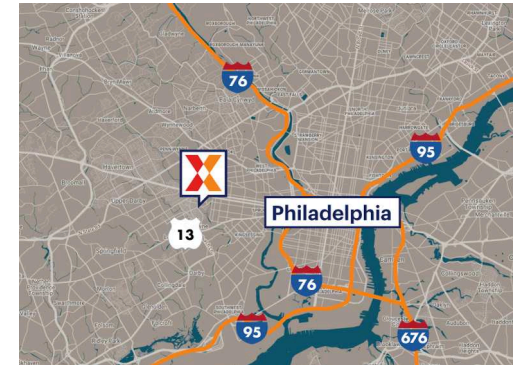

69th Street Plaza

Philadelphia-Camden-Wilmington, PA-NJ-DE-MD

39.953, -75.2565

501 South 69th Street | Upper Darby, PA 19082

Center Size: 41,711 SF

Demographics	1 Mile	3 Mile	5 Mile
	56,056	379,938	771,044
	20,370	148,636	321,949
	\$54,728	\$66,626	\$90,563

Convenient accessibility from 69th Street Terminal public transportation

Surrounded by a dense population of 379,000+ within a 3-mile radius

Close proximity to Delaware County Memorial Hospital with 6,800+ employees

69th Street Plaza

Philadelphia-Camden-Wilmington, PA-NJ-DE-MD

39.953, -75.2565

501 South 69th Street | Upper Darby, PA 19082

Current Retailers

N.A.P.	The Fresh Grocer	0 SF
N.A.P.1	Popeyes	0 SF
1	EZ Bargains	26,061 SF
2	Rent-A-Center	6,200 SF
3	Carib Grill Caribbean Restaurant	1,300 SF
4	Metro by T-Mobile	1,650 SF
5	Supreme Dollar City	6,500 SF