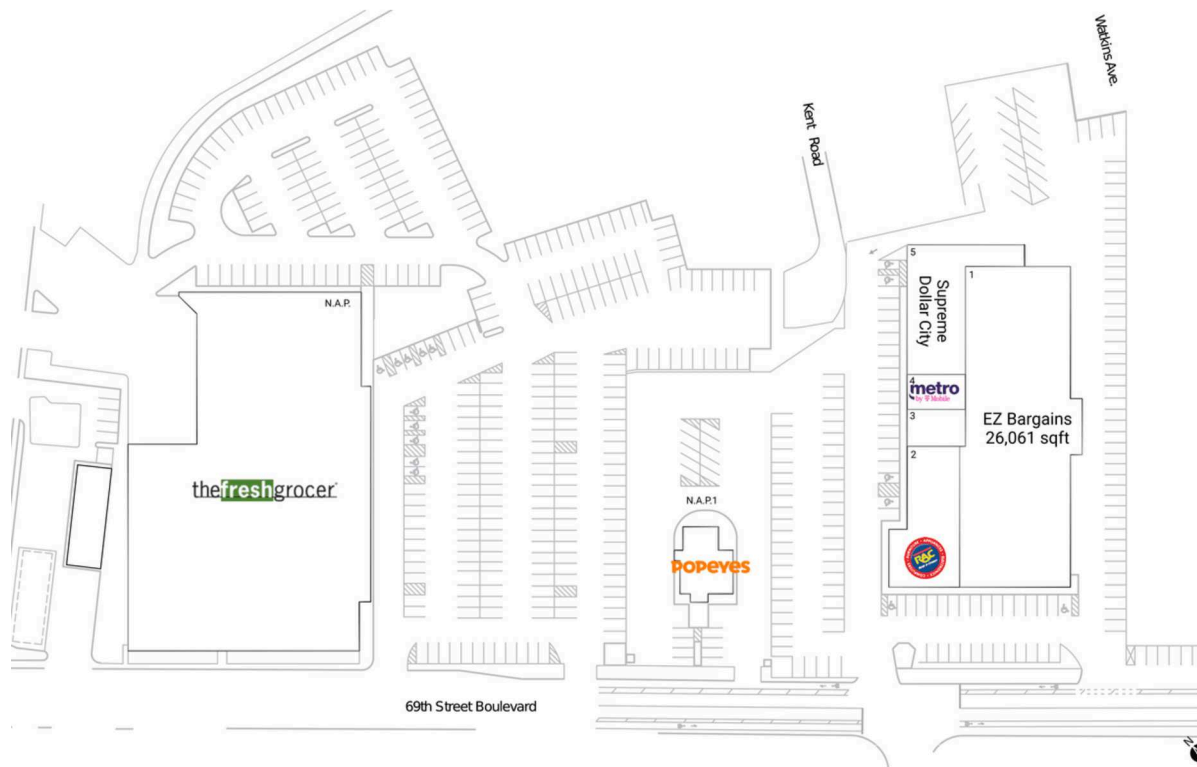

69th Street Plaza

Philadelphia-Camden-Wilmington, PA-NJ-DE-MD

39.953, -75.2565

501 South 69th Street | Upper Darby, PA 19082

Center Size: 41,711 SF

Demographics	1 Mile	3 Mile	5 Mile
	56,056	379,938	771,044
	20,370	148,636	321,949
	\$54,728	\$66,626	\$90,563

Convenient accessibility from 69th Street Terminal public transportation

Surrounded by a dense population of 379,000+ within a 3-mile radius

Close proximity to Delaware County Memorial Hospital with 6,800+ employees

69th Street Plaza

Philadelphia-Camden-Wilmington, PA-NJ-DE-MD

39.953, -75.2565

501 South 69th Street | Upper Darby, PA 19082

Current Retailers

N.A.P.	The Fresh Grocer	0 SF
N.A.P.1	Popeyes	0 SF
1	EZ Bargains	26,061 SF
2	Rent-A-Center	6,200 SF
3	Carib Grill Caribbean Restaurant	1,300 SF
4	Metro by T-Mobile	1,650 SF
5	Supreme Dollar City	6,500 SF