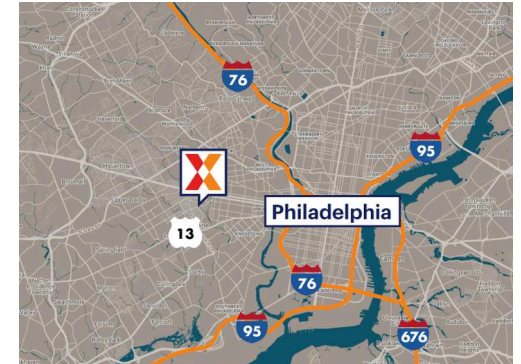

69th Street Plaza

Philadelphia-Camden-Wilmington, PA-NJ-DE-MD

39.953, -75.2565

501 South 69th Street | Upper Darby, PA 19082

Center Size: 41,711 SF

Demographics	1 Mile	3 Mile	5 Mile
	56,056	379,938	771,044
	20,370	148,636	321,949
	\$54,728	\$66,626	\$90,563

Convenient accessibility from 69th Street Terminal public transportation

Surrounded by a dense population of 379,000+ within a 3-mile radius

Close proximity to Delaware County Memorial Hospital with 6,800+ employees

69th Street Plaza

Philadelphia-Camden-Wilmington, PA-NJ-DE-MD

39.953, -75.2565

501 South 69th Street | Upper Darby, PA 19082

Current Retailers

N.A.P.	The Fresh Grocer	0 SF
N.A.P.1	Popeyes	0 SF
1	EZ Bargains	26,061 SF
2	Rent-A-Center	6,200 SF
3	Carib Grill Caribbean Restaurant	1,300 SF
4	Metro by T-Mobile	1,650 SF
5	Supreme Dollar City	6,500 SF