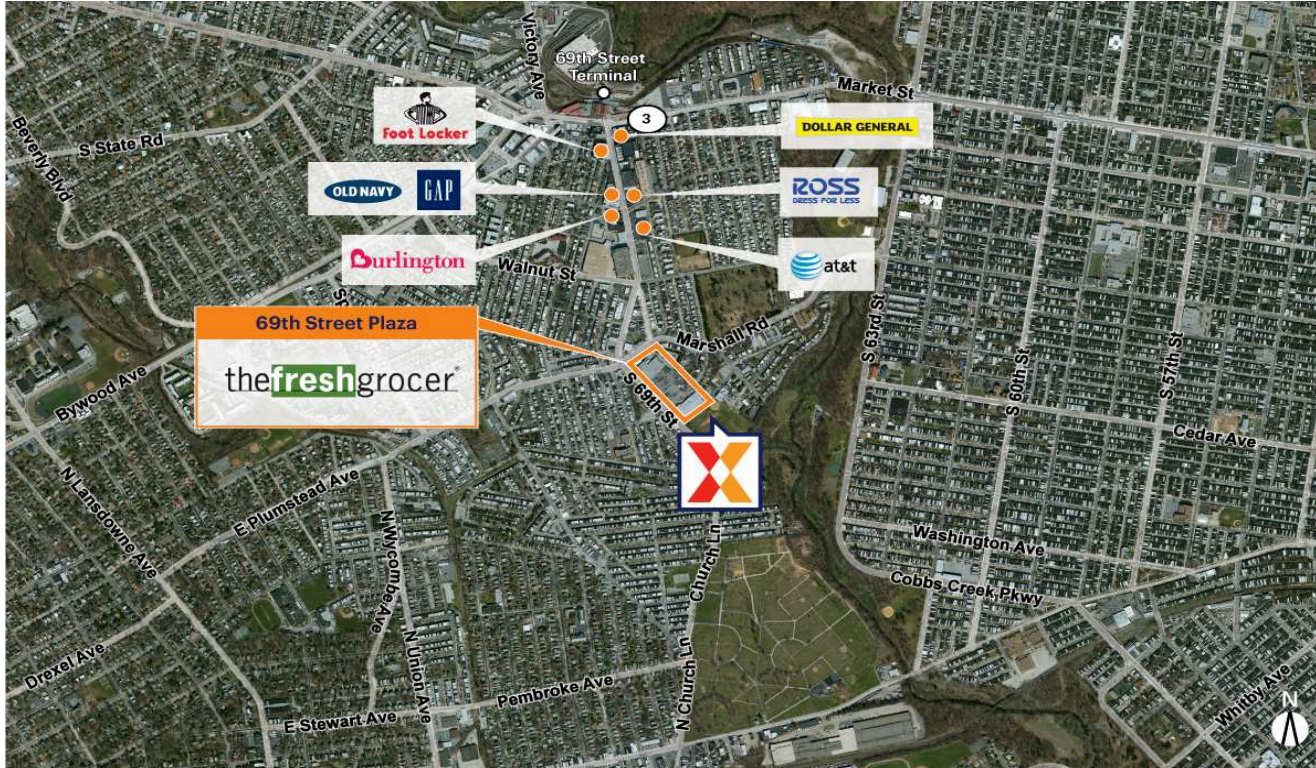

69th Street Plaza

Philadelphia-Camden-Wilmington, PA-NJ-DE-MD

39.953, -75.2565

501 South 69th Street | Upper Darby, PA 19082

Center Size: 41,711 SF

Demographics	1 Mile	3 Mile	5 Mile
	56,056	379,938	771,044
	20,370	148,636	321,949
	\$54,728	\$66,626	\$90,563

Convenient accessibility from 69th Street Terminal public transportation

Surrounded by a dense population of 379,000+ within a 3-mile radius

Close proximity to Delaware County Memorial Hospital with 6,800+ employees

69th Street Plaza

Philadelphia-Camden-Wilmington, PA-NJ-DE-MD

39.953, -75.2565

501 South 69th Street | Upper Darby, PA 19082

Current Retailers

N.A.P.	The Fresh Grocer	0 SF
N.A.P.1	Popeyes	0 SF
1	EZ Bargains	26,061 SF
2	Rent-A-Center	6,200 SF
3	Carib Grill Caribbean Restaurant	1,300 SF
4	Metro by T-Mobile	1,650 SF
5	Supreme Dollar City	6,500 SF