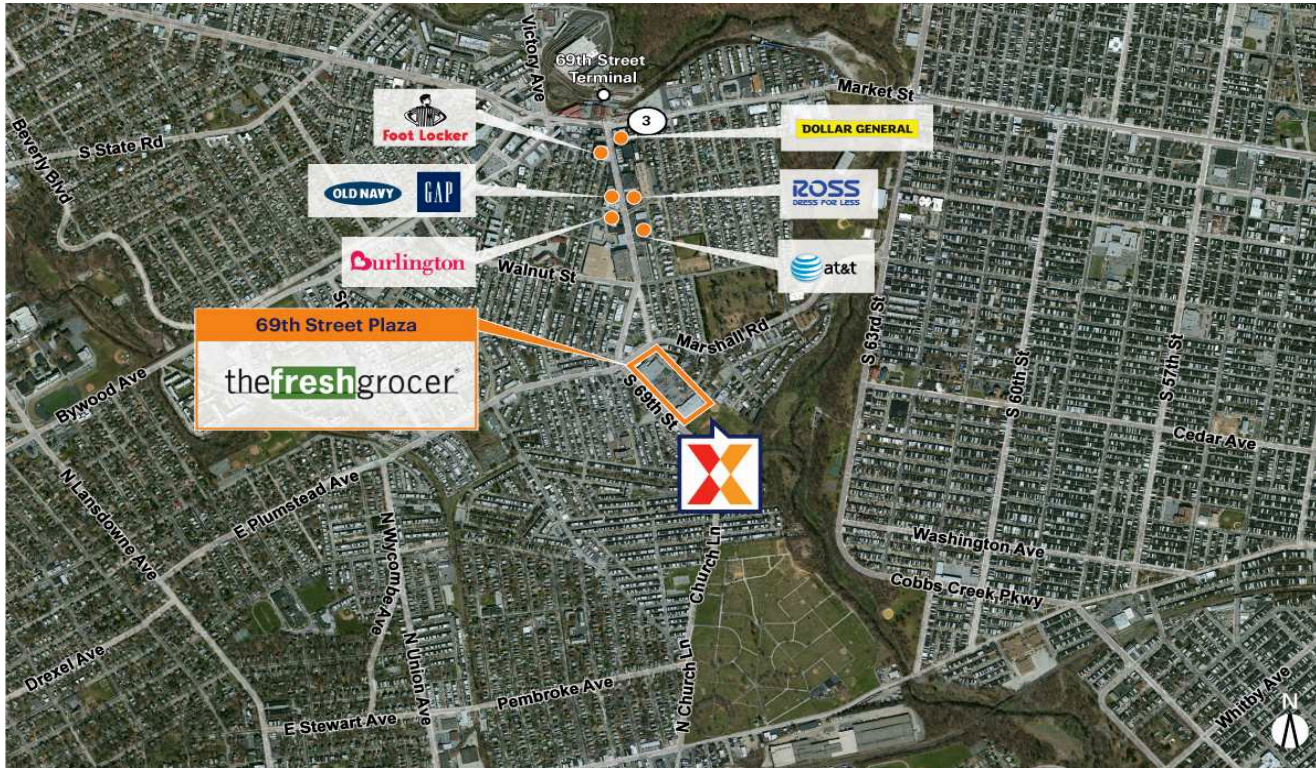

69th Street Plaza

Philadelphia-Camden-Wilmington, PA-NJ-DE-MD

39.953, -75.2565

501 South 69th Street | Upper Darby, PA 19082

Center Size: 41,711 SF

Demographics	1 Mile	3 Mile	5 Mile
	56,056	379,938	771,044
	20,370	148,636	321,949
	\$54,728	\$66,626	\$90,563

Convenient accessibility from 69th Street Terminal public transportation

Surrounded by a dense population of 380K+ within a 3-mile radius

Close proximity to the 133-bed Delaware County Memorial Hospital

High visibility from 13K+ VPD on Church Lane and 13K+ VPD on W Chester Pike (Kalibrate 2020)

69th Street Plaza

Philadelphia-Camden-Wilmington, PA-NJ-DE-MD

39.953, -75.2565

501 South 69th Street | Upper Darby, PA 19082

Current Retailers

N.A.P.	The Fresh Grocer	0 SF
N.A.P.1	Popeyes	0 SF
1	EZ Bargains	26,061 SF
2	Rent-A-Center	6,200 SF
3	Carib Grill Caribbean Restaurant	1,300 SF
4	Metro by T-Mobile	1,650 SF
5	Supreme Dollar City	6,500 SF