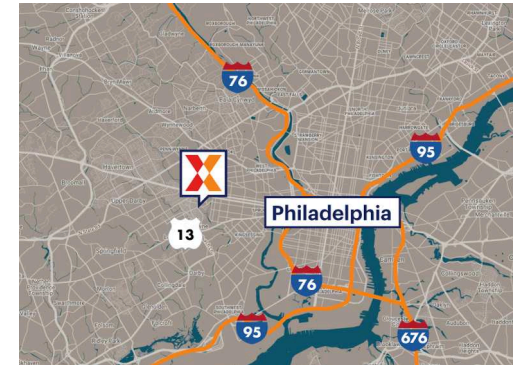

69th Street Plaza

Philadelphia-Camden-Wilmington, PA-NJ-DE-MD

39.953, -75.2565

501 South 69th Street | Upper Darby, PA 19082

Center Size: 41,711 SF

Demographics	1 Mile	3 Mile	5 Mile
	56,056	379,938	771,044
	20,370	148,636	321,949
	\$54,728	\$66,626	\$90,563

Convenient accessibility from 69th Street Terminal public transportation

Surrounded by a dense population of 380K+ within a 3-mile radius

Close proximity to the 133-bed Delaware County Memorial Hospital

High visibility from 13K+ VPD on Church Lane and 13K+ VPD on W Chester Pike (Kalibrate 2020)

69th Street Plaza

Philadelphia-Camden-Wilmington, PA-NJ-DE-MD

39.953, -75.2565

501 South 69th Street | Upper Darby, PA 19082

Current Retailers

N.A.P.	The Fresh Grocer	0 SF
N.A.P.1	Popeyes	0 SF
1	EZ Bargains	26,061 SF
2	Rent-A-Center	6,200 SF
3	Carib Grill Caribbean Restaurant	1,300 SF
4	Metro by T-Mobile	1,650 SF
5	Supreme Dollar City	6,500 SF