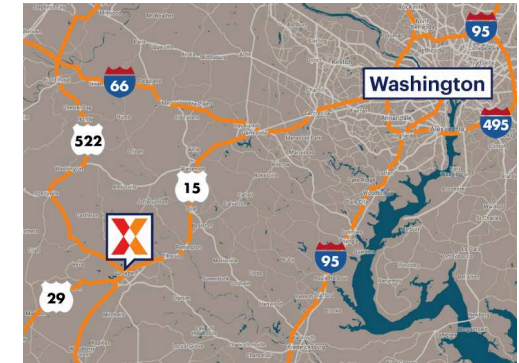

Culpeper Town Square

Washington-Arlington-Alexandria, DC-VA-MD-WV

38.4796, -77.9892

504 Culpeper Town Square | Culpeper, VA 22701

Center Size: 132,907 SF

Demographics	5 Mile	10 Mile	20 Mile
	30,524	47,839	145,857
	10,563	16,589	53,093
	\$96,141	\$106,094	\$105,164

Strategically located on a dense retail corridor off James Madison Hwy/SR 29 from downtown Culpeper

A distinctive market center serving the upper Piedmont region of Virginia and a trade area that extends 30+ miles

Top national retailers including Tractor Supply Company & Aaron's

Culpeper Town Square

Washington-Arlington-Alexandria, DC-VA-MD-WV

38.4796, -77.9892

504 Culpeper Town Square | Culpeper, VA 22701

Available Space

3	2,530 SF
25	25,225 SF

Current Retailers

1	Pete's Pizza	1,760 SF
1A	Unlimited Skytalk	1,300 SF
2	Sud's City Laundromat	3,160 SF
4	Plaza Tapatia Restaurant	2,340 SF
5	Goodwill	10,457 SF
5A	Aaron's	6,914 SF
5A/1	Family Dollar	8,342 SF
5B	Rexel	8,379 SF
06A	Code Name CrossFit	3,893 SF
24	Ollie's	33,000 SF
26	Tractor Supply Company	25,607 SF