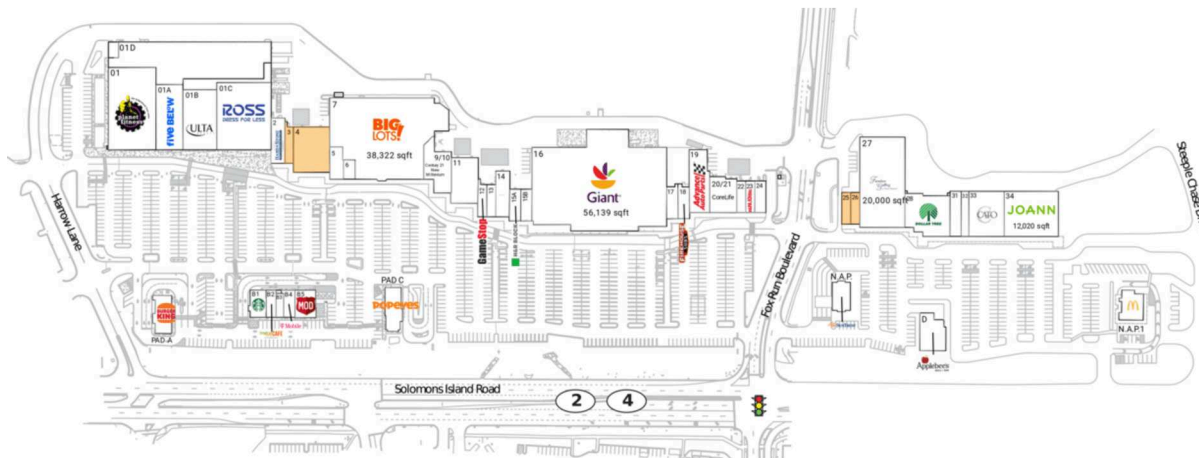

Fox Run

Washington-Arlington-Alexandria, DC-VA-MD-WV

38.5551, -76.5948

615 Solomons Island Rd N | Prince Frederick, MD 20678

Center Size: 306,649 SF

Demographics	1 Mile	3 Mile	5 Mile
	2,075	9,480	22,638
	713	3,261	7,618
	\$100,389	\$114,142	\$129,1

Excellent visibility on Solomon Island Rd from 37,000+ vehicles daily

Surrounded by an affluent population with an average household income of \$114,000+ within a 3-mile radius

Adjacent to Calvert Memorial Hospital with 1,000+ employees

Fox Run

Washington-Arlington-Alexandria, DC-VA-MD-WV

38.5551, -76.5948

615 Solomons Island Rd N | Prince Frederick, MD 20678

Available Space

3	1,600 SF
4	8,000 SF
25	1,400 SF
26	1,400 SF

Current Retailers

B1	Starbucks	2,170 SF	11	Let's Play	5,931 SF
B2	Tropical Smoothie Cafe	1,300 SF	12	GameStop	1,400 SF
B3	Great Clips	900 SF	13	GNC	1,400 SF
B4	T-Mobile	1,550 SF	14	Bath & Body Works	3,000 SF
B5	MOD Super Fast Pizza	2,795 SF	15A	H&R Block	1,750 SF
D	Applebee's	4,640 SF	15B	Liquor Store	1,750 SF
N.A.P.	SunTrust Bank	0 SF	16	Giant	56,139 SF
N.A.P.1	McDonald's	0 SF	17	Parcelel	1,750 SF
PAD A	Burger King	3,235 SF	18	Firehouse Subs	1,750 SF
PAD C	Popeyes	3,400 SF	19	Advance Auto	5,600 SF
01	Planet Fitness	19,307 SF	20/21	Parts	
01A	Five Below	8,670 SF	22	CoreLife	5,075 SF
01B	Ulta Beauty	10,000 SF	23	J.W. Jewelers	1,400 SF
01C	Ross Dress for Less	18,000 SF	24	Papa John's	1,400 SF
01D	Fox Run	26,479 SF	27	Spot Out Cleaners	1,750 SF
2	Hand & Stone Massage & Facial Spa	3,000 SF	28	Furniture Gallery of Prince Frederick	20,000 SF
5	Nail Tris & Spa	2,030 SF	31	Dollar Tree	8,600 SF
6	Le Visage	1,118 SF	32	Golden Chicken	2,500 SF
7	Big Lots	38,322 SF	33	Sunkissed Tanning	1,700 SF
9/10	Century 21 New Millennium	5,442 SF	34	Cato	6,375 SF
				JOANN Fabric and Craft Stores	12,020 SF